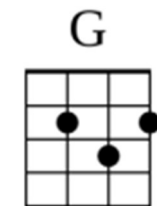

# My Lighthouse

Intro:

C C

Verse 1:

C F C  
In my wrestling and in my doubts,  
F C G  
in my failures, You won't walk out.  
C F C  
Your great love will lead me through.  
F C G C  
You are the peace in my troubled sea,  
F C G C  
You are the peace in my troubled sea.

Verse 2:

C F C  
In the silence You won't let go,  
F C G  
in the questions Your truth will hold.  
C F C  
Your great love will lead me through.  
F C G C  
You are the peace in my troubled sea,  
F C G C  
You are the peace in my troubled sea.

Chorus:

F C Am G  
My Lighthouse, my Lighthouse,  
F C Am G  
shining in the darkness, I will follow You.  
F C Am G  
My Lighthouse, my Lighthouse,  
F C  
I will trust the promise  
Am G F C G  
You will carry me safe to shore,  
F C G  
safe to shore,  
F C G  
safe to shore,  
C  
safe to shore